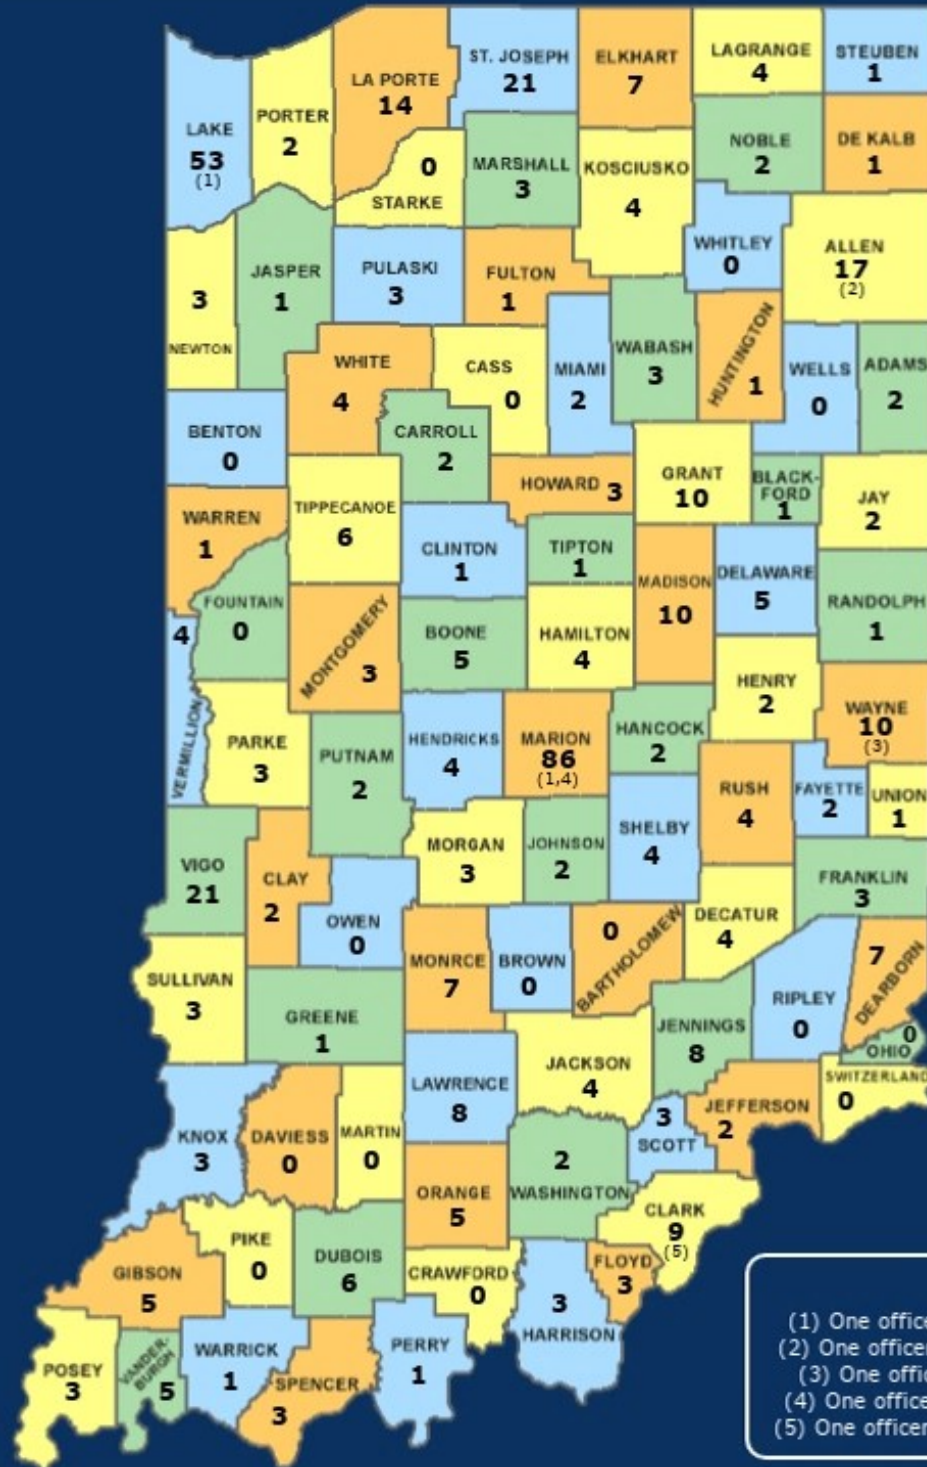

INDIANA LAW ENFORCEMENT MEMORIAL LINE OF DUTY DEATHS BY COUNTY

- Municipal, county, airport and campus officers are reported in county where agency is located
- State, federal and railroad officers are reported in county where incident occurred